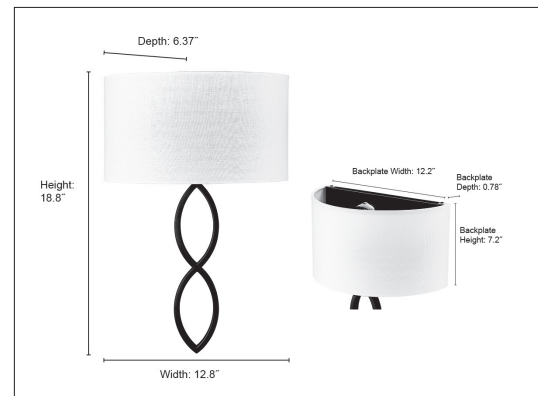

ITEM NUMBER

SKU's 13101 BN
13101 MB
13101 VB

Millennium Lighting
105 Declaration Drive
McDonough, GA 30253
www.millenniumlighting.com