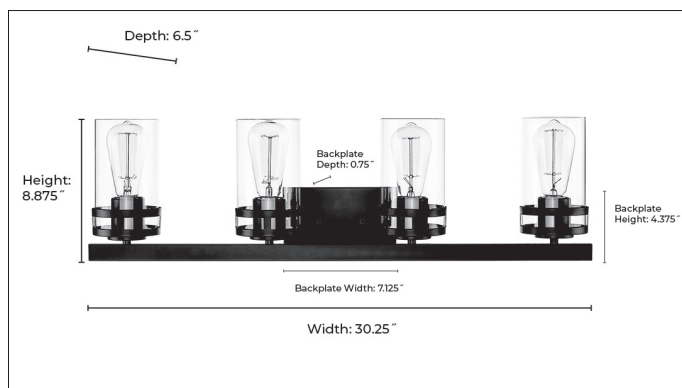

91024

LUNDEN FOUR LIGHT VANITY

FINISH

MB - Matte Black

DIMENSIONS

Width 30.25"
Height 8.875"
Depth 6.5"
Backplate Width 7.125"
Backplate Height 4.375"
Backplate Depth 0.75"
Weight 5.8 lbs

MATERIAL

Steel

GLASS

Glass Clear

LAMPING

Bulbs 4-Medium
Bulb Base Medium (E26)
Watts per Bulb 60W
Voltage 120V
Total Wattage 240W
Bulbs Included No

CERTIFICATION

ETL Listed Damp Location

ITEM NUMBER

SKU's 91024 MB

91024 MB

Millennium Lighting
105 Declaration Drive
McDonough, GA 30253
www.millenniumlighting.com