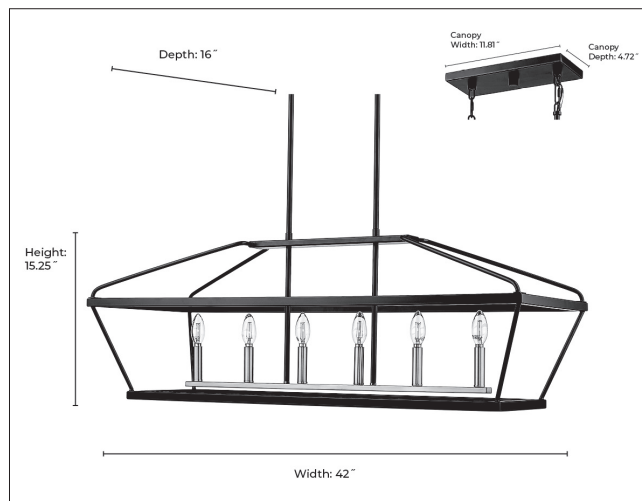

13406

SURREY SIX LIGHT LINEAR CHANDELIER

FINISH

MB/VB - Matte Black/Vintage Brass

DIMENSIONS

Width 42"
Height 15.25"
Depth 16"
Canopy Width 11.81"
Canopy Depth 4.72"
Stems Included (2 ea.) 6", 12", & 18"
Weight 13.78 lbs.

MATERIAL

Steel

Glass

Glass No

LAMPING

Bulbs 6-Candle
Bulb Base Candelabra (E12)
Watts per Bulb 60W
Voltage 120V
Total Wattage 360W
Bulbs Included No

CERTIFICATION

ETL Listed Dry

ITEM NUMBER

SKU's 13406 MB/VB

13406 MB/VB

Millennium Lighting
105 Declaration Drive
McDonough, GA 30253
www.millenniumlighting.com