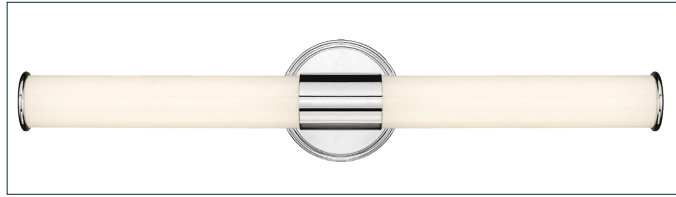

FINISHES

BN - Brushed Nickel
CH - Chrome
MB - Matte Black
MG - Modern Gold

DIMENSIONS

Width 24"
Height 4.7"
Depth 3.7"
Backplate Width 4.7"
Backplate Depth 1.25"
Weight 1.78 lbs

MATERIAL Steel

GLASS
Glass White Plastic

LAMPING

LED 3000k
90 CRI
1550 lumens
20W

CERTIFICATION

UL Listed Damp Location

ITEM NUMBER

SKU's 2221 BN
2221 CH
2221 MB
2221 MG

2221 BN

2221 CH