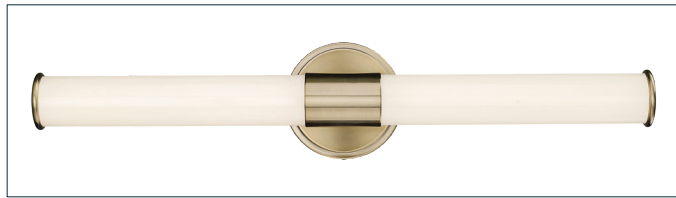

2221 MG

Millennium Lighting
105 Declaration Drive
McDonough, GA 30253
www.millenniumlighting.com