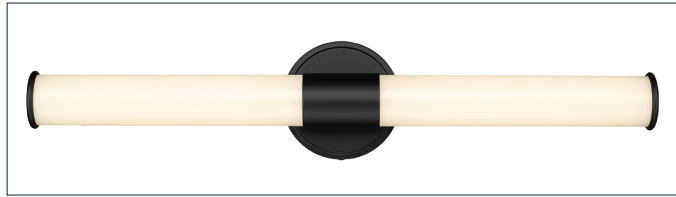

FINISHES

BN - Brushed Nickel
CH - Chrome
MB - Matte Black
MG - Modern Gold

DIMENSIONS

Width 24"
Height 4.7"
Depth 3.7"
Backplate Width 4.7"
Backplate Depth 1.25"
Weight 1.78 lbs

MATERIAL Steel

GLASS
Glass White Plastic

LAMPING

LED 3000k
90 CRI
1550 lumens
20W

CERTIFICATION

UL Listed Damp Location

ITEM NUMBER

SKU's 2221 BN
2221 CH
2221 MB
2221 MG

2221 MB

Millennium Lighting
105 Declaration Drive
McDonough, GA 30253
www.millenniumlighting.com