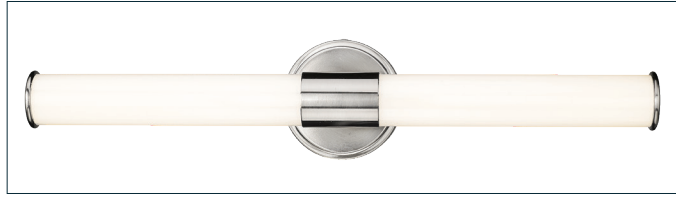

FINISHES

BN - Brushed Nickel
CH - Chrome
MB - Matte Black
MG - Modern Gold

DIMENSIONS

Width 24"
Height 4.7"
Depth 3.7"
Backplate Width 4.7"
Backplate Depth 1.25"
Weight 1.78 lbs

MATERIAL Steel

GLASS
Glass White Plastic

LAMPING

LED 3000k
90 CRI
1550 lumens
20W

CERTIFICATION

UL Listed Damp Location

ITEM NUMBER

SKU's 2221 BN
2221 CH
2221 MB
2221 MG

2221 BN

2221 CH