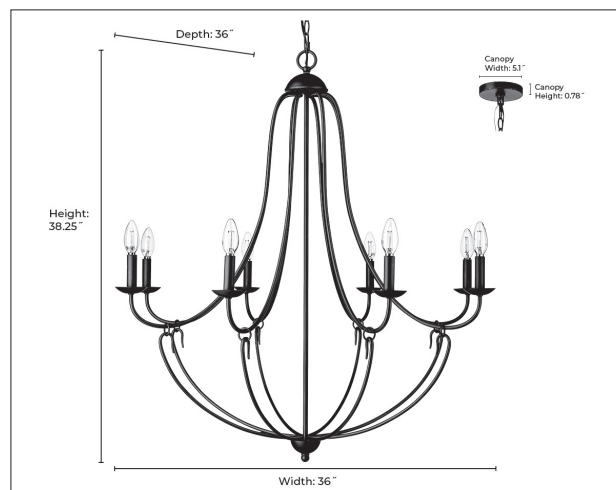

12108

EISLEY EIGHT LIGHT CHANDELIER

FINISH

MB - Matte Black
 MG - Modern Gold
 PN - Polished Nickel

DIMENSIONS

Width 36"
 Height 38.25"
 Canopy Width 5.1"
 Canopy Height 0.78"
 Canopy Depth 5.1"
 Chain 60"
 Wire 144"
 Weight 9.83 lbs.

MATERIAL

Steel

Glass

Glass No

LAMPING

Bulbs 8-Candle
 Bulb Base Candelabra (E12)
 Watts per Bulb 60W
 Voltage 120V
 Total Wattage 480W
 Bulbs Included No

CERTIFICATION

ETL Listed Dry

ITEM NUMBER

SKU's 12108 MB
 12108 MG
 12108 PN

12108 MG

12108 MB

12108 PN

12000 SDKT

Optional white linen fabric shades for 12108 MB, 12108 MG and 12108 PN

Millennium Lighting
 105 Declaration Drive
 McDonough, GA 30253
www.millenniumlighting.com