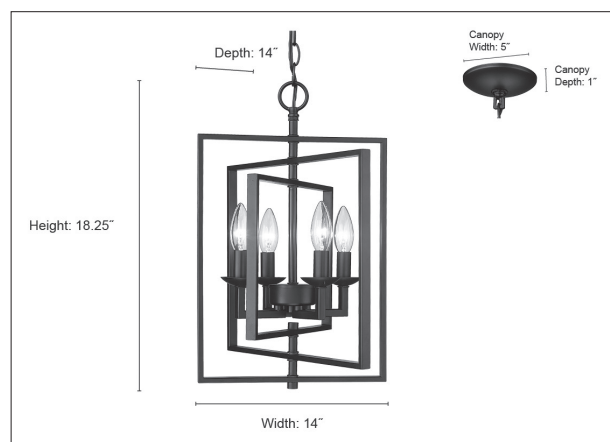

3230 RBZ

Millennium Lighting
105 Declaration Drive
McDonough, GA 30253
www.millenniumlighting.com