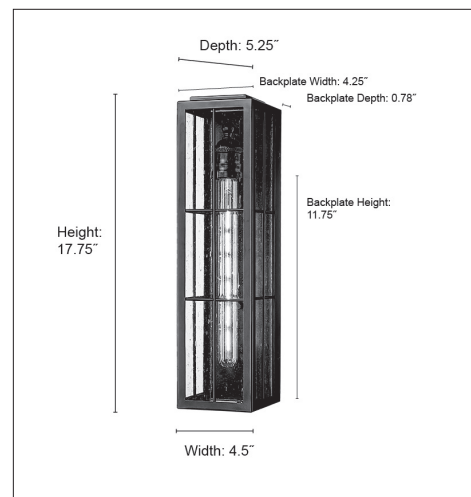

10801

JAXSON ONE LIGHT OUTDOOR WALL MOUNT

FINISH

PBK - Powder Coated Black

DIMENSIONS

Width 4.5"
Height 17.75"
Depth 5.25"
Backplate Width 4.25"
Backplate Height 11.75"
Backplate Depth 0.78"
Weight 6.7 lbs

MATERIAL

Steel

GLASS

Glass Clear Seeded

LAMPING

Bulbs 1-T Lamp
Bulb Base Medium (E26)
Watts per Bulb 60W
Voltage 120V
Total Wattage 60W
Bulbs Included No

CERTIFICATION

ETL Listed Wet Location

ITEM NUMBER

SKU's 10801 PBK

10801 PBK

Millennium Lighting
105 Declaration Drive
McDonough, GA 30253
www.millenniumlighting.com