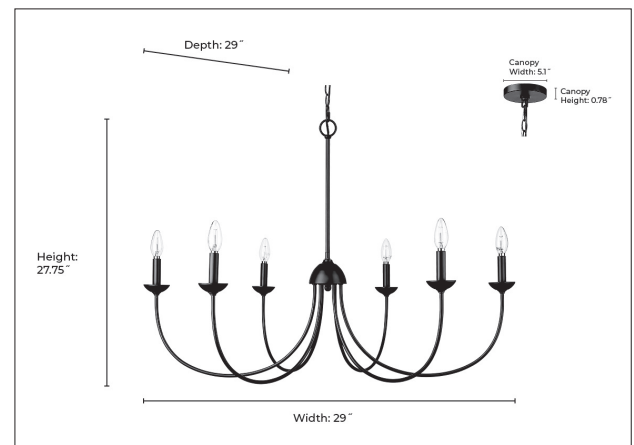

Millennium Lighting
105 Declaration Drive
McDonough, GA 30253
www.millenniumlighting.com