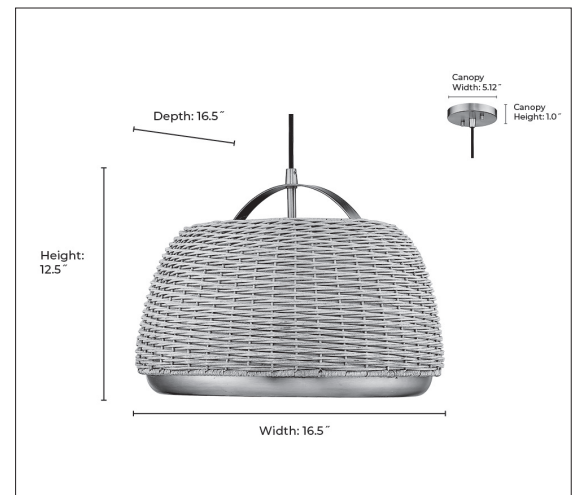

FINISH

VB - Vintage Brass

DIMENSIONS

Width 16.5"
Height 12.5"
Canopy Width 5.12"
Canopy Height 1.0"
Canopy Depth 5.12"
Stems (1) 6", (1) 12", (1) 18"
Wire 72"
Weight 3.35 lbs.

MATERIAL

Steel

Shade

Shade Natural Rattan

LAMPING

Bulbs 1-Medium
Bulb Base Medium (E26)
Watts per Bulb 60W
Voltage 120V
Total Wattage 60W
Bulbs Included No

CERTIFICATION

ETL Listed Dry

ITEM NUMBER

SKU's 13201 VB

13201 VB

Millennium Lighting
105 Declaration Drive
McDonough, GA 30253
www.millenniumlighting.com