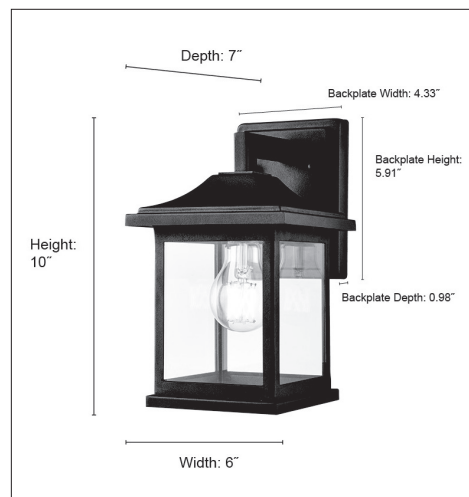

91051

ONE LIGHT OUTDOOR WALL MOUNT

FINISH

TBK - Textured Black

DIMENSIONS

Width 6"
Height 10"
Depth 7"
Backplate Width 4.33"
Backplate Height 5.91"
Backplate Depth 0.79"
Weight 2.89 lbs

MATERIAL

Steel

GLASS

Glass Clear

LAMPING

Bulbs 1-Medium
Bulb Base Medium (E26)
Watts per Bulb 100W
Voltage 120V
Total Wattage 100W
Bulbs Included No

CERTIFICATION

ETL Listed Wet Location

ITEM NUMBER

SKU's 91051 TBK

91051 TBK

Millennium Lighting
105 Declaration Drive
McDonough, GA 30253
www.millenniumlighting.com