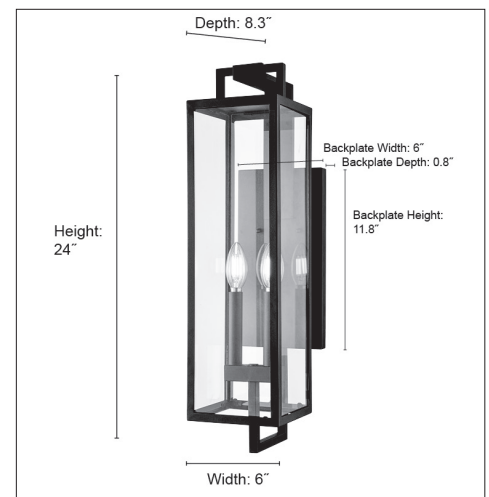

280002

LAMONT TWO LIGHT OUTDOOR WALL MOUNT

FINISH

TBK - Textured Black

DIMENSIONS

Width 6"
Height 24"
Depth 8.3"
Backplate Width 6"
Backplate Height 11.8"
Backplate Depth 0.8"
Weight 8.35 lbs

MATERIAL

Steel

GLASS

Glass Clear

LAMPING

Bulbs 2-Candle
Bulb Base Candelabra (E12)
Watts per Bulb 60W
Voltage 120V
Total Wattage 120W
Bulbs Included No

CERTIFICATION

ETL Listed Wet Location

ITEM NUMBER

SKU's 280002 TBK

280002 TBK

Millennium Lighting
105 Declaration Drive
McDonough, GA 30253
www.millenniumlighting.com