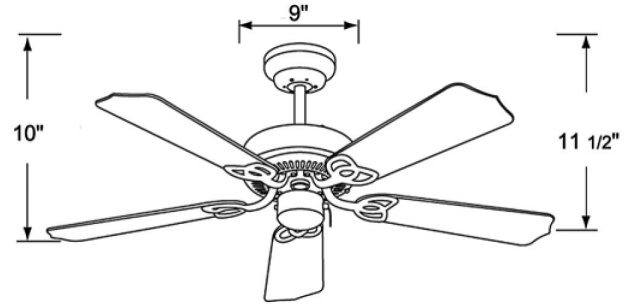

1016W

120V

Catalog #:		Type
Project:		Date
Prepared by:		

Sunset II 5-Blade, 42" Sweep, Wet Listed

Sunset II 5-Blade 42" Sweep

DESCRIPTION

This wet-rated fan is designed to withstand the elements while giving your outdoor space a clean look. It has a multi-capacitor 3-speed control makes it easy to custom-adjust to your preferred cooling level.

DESIGN FEATURES

Motor

- 3-speed reversible
- 153 x 9 mm
- RPM: 220 (at highest speed)
- 49W | 3200CFM | 65.3CFM/W
- CFM/W
 - Low: 204
 - High: 65.3
- 3 capacitors
- 52" Lead wire | 4" down rod included
- Motor finishes: brushed pewter and white

Controls:

- Pull Chain

Certifications

- UL listed
- Limited lifetime warranty

Blades

- 5-Blade, 42" sweep
- Outdoor, wet location listed
- 12° blade pitch
- Blade finishes: brushed pewter and white

Light Kit

- Light kit adaptable

Dimensions

11-1/2"	9"	10"
Height (lowest point)	Width (housing)	Height (top of blade)

ORDERING

Example: 1016W-WH

Model #	Finish
1016W	
1016W	BP : Brushed Pewter WH : White

TEL: 800.937.6925 | Fax: 800.207.9509 | www.rplighting.com