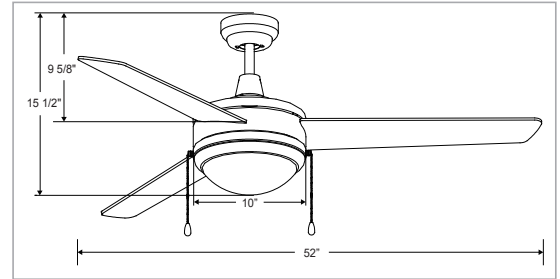

1043LED

120V

Catalog #:		Type
Project:		Date
Prepared by:		

Contempo IV - 3-blade, 52" Sweep, AC Motor, with Pull Chain, Energy Star Listed

1043LED Contempo IV

DESCRIPTION

The clean lines and modern design of this AC Motor, LED Contempo Series fan adds style to any contemporary space. The efficient integrated LED light kit provides ample illumination and energy savings over traditional sources.

DESIGN FEATURES

Motor

- 3 Speed | Reversible
- AC Motor | 172 x 14mm motor | 3 capacitors
- RPM: High: 214 Low: 88
- 5540 CFM | 49 W | Efficiency = 113
- 76" Lead wire | 4" down rod included

Blades

- 3-Blade, 52" sweep
- Blade Construction: Plywood¹
- 12° pitch

Light Kit

- Integrated LED light kit included: 15W | 1230 lms (source) | 637 lms (delivered) | 3000K | 80 CRI | Dimmable
- Shade: Satin white glass
- Replacement Glass: 1079-G-LED

Dimensions

15 1/2"	10"	9 5/8"
Height (lowest point)	Width (housing)	Height (top of blade)