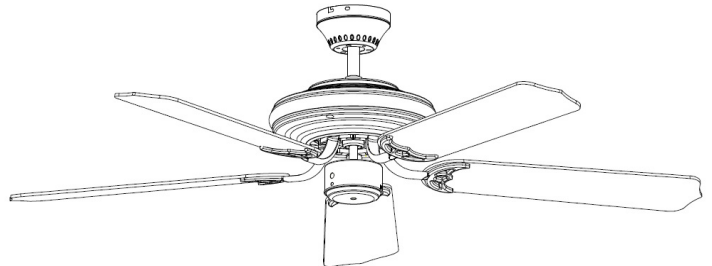

1051

120V

Catalog #:		Type
Project:		Date
Prepared by:		

Caribbean, 5-Blade 52" Fan

Caribbean, 5-Blade 52" Fan

DESCRIPTION

The Caribbean Series - 5-blade 52" sweep fan is a timeless and reliable classic that compliments any interior space.

DESIGN FEATURES

Motor

- 3-Speed reversible
- 153 x 12 mm
- RPM: 195/69
- 39W | 3039 CFM | 77CFM/W
- CFM/W
- Low: 87 Medium: 125 High: 209
- Triple capacitor
- 52" Lead wire | 4" down rod included
- Motor finishes: Brushed Nickel, Oil Rubbed Bronze, White, and Black

Blades

- 5-Blade, 52" sweep
- MDF construction - *To avoid fan blade warping - fan must be installed in a climate controlled environment.*
- 12° blade pitch
- Blade finishes: Walnut, Rosewood, White, Bronze, Black, Natural Maple, and Brushed Nickel

Light Kit

- Light kit adaptable

Dimensions

12-3/5"	11-3/5"	11-1/4"
Height (lowest point)	Width (housing)	Height (top of blade)

Controls:

- Pull Chain
- Optional Remote Control (sold separately) RC-6 and RC-8
- Optional Wall Control (sold separately) WC-4, WC-8, WC-13 and WC-16