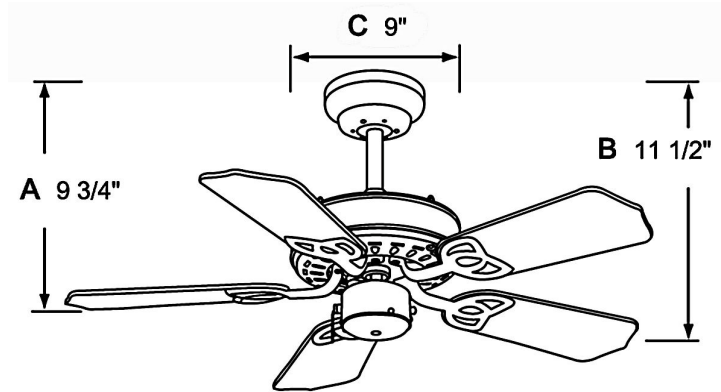

## Royal Knight, 5-Blade, 42" Sweep Builder Fan

### DESCRIPTION

The Royal Knight, 42" Sweep Builder Fan is a timeless and reliable classic that compliments any interior aesthetic.

#### Dimensions

11-1/2"	9"	9-3/4"
Height (lowest point)	Width (housing)	Height (top of blade)