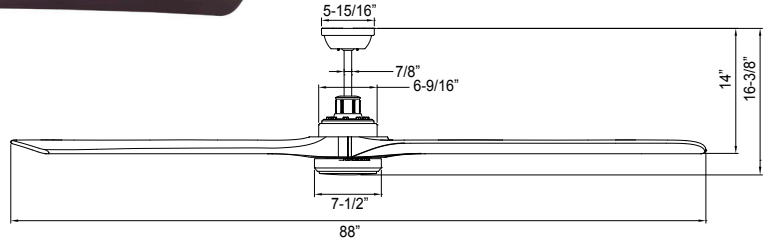

1088LED

120V

Catalog #:		Type
Project:		Date
Prepared by:		

Rio Grande, 3-Blade, 88" Sweep, LED

DESCRIPTION

The sleek and modern silhouette of the LED Rio Grande ceiling fan with integral LED light kit features a super energy-efficient DC motor and a stunning 88" blade sweep. Designed to move a large amount of air for commercial, retail, restaurant or larger residential spaces.

DESIGN FEATURES

Motor

- 5-Speed, reversible
- DC Motor 155 x 20 mm
- 44.37W | 10066 CFM | 227CFM/W
- 76" Lead wire | 8" & 24" down rod included
- Motor finishes: oil rubbed bronze (OB)

Blades

- 3-Blade, 88" sweep, 16° pitch
- Platane wood construction: *To avoid fan blade warping - fan must be installed in a climate controlled environment*
- Blade finishes: walnut blades

Light Kit

- Integrated LED light kit
- 15W | 700lms (delivered), 1200lms (sourced) 3000K, 80CRI
- Dimmable
- Satin white glass lens, Replacement glass: 1021G

Dimensions

16-3/8"	5-15/16"	14"
Height (lowest point)	Width (housing)	Height (top of blade)

Measured using a 8" Downrod

Accessories

- **ER36:** 36" long downrod - oil rubbed bronze (OB)
- **ER48:** 48" long downrod- oil rubbed bronze (OB)
- **ER60:** 60" long downrod- oil rubbed bronze (OB)
- **LC-OB-102:** Metal cover for no light option