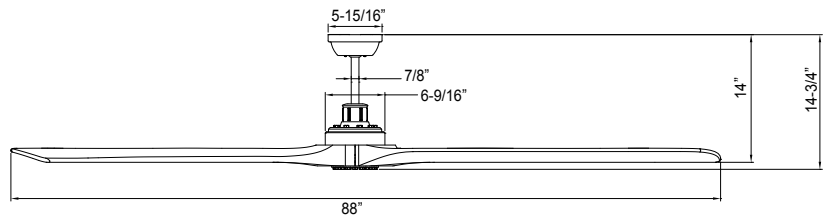

1088

120V

Catalog #:		Type
Project:		Date
Prepared by:		

Rio Grande, 3-Blade, 88" Sweep

DESCRIPTION

The sleek and modern silhouette of the LED Rio Grande ceiling fan features a super energy-efficient DC motor and a stunning 88" blade sweep. Designed to move a large amount of air for commercial, retail, restaurant or larger residential spaces.

DESIGN FEATURES

Motor

- 5-Speed, reversible
- DC Motor 155x20 mm
- 48.11W | 10956 CFM | 228CFM/W
- Airflow efficiency: 141
- 76" Lead wire | 8" & 24" down rod included
- Motor finishes: oil rubbed bronze (OB)

Accessories

- **ER36:** 36" long downrod - oil rubbed bronze (OB)
- **ER48:** 48" long downrod - oil rubbed bronze (OB)
- **ER60:** 60" long downrod - oil rubbed bronze (OB)

Dimensions

14-3/4"	5-15/16"	14"
Height (lowest point)	Width (housing)	Height (top of blade)