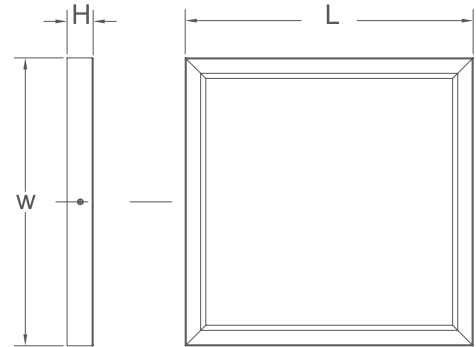

## 11" / 13" / 15" Square Ceiling Mount

**4328-T:** 11" x 11" x 1-1/4" Square

**4329-T:** 13" x 13" x 1-1/4" Square

**4330-T:** 15" x 15" x 1-1/4" Square