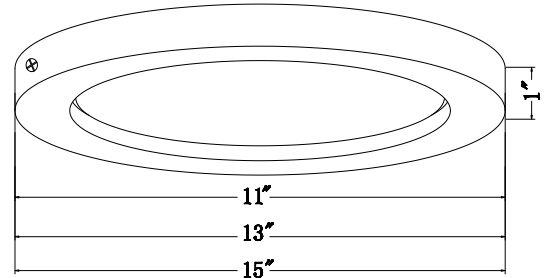

4350-1

120V 60Hz

Catalog #:		Type
Project:		Date
Prepared by:		

11" / 13" / 15" Flat Lens Thin Profile

Brushed Nickel (BN)

Oil Rubbed Bronze (OB)

White (WH)

DESCRIPTION

This versatile flat lens LED ceiling or wall mount fixture is great for hallways, larger rooms, and areas where a modern design with a thin profile would enhance the space.

DESIGN FEATURES

Construction

- Steel frame construction
- Frosted acrylic lens

Dimensions

- 11": 11" W x 1" H
- 13": 13" W x 1" H
- 15": 15" W x 1" H

Certifications

- ETL listed for damp location
- Energy Star listed
- CEC JA8 Compliant
- LED Lamp: 5 Year Limited Warranty
- Other Components: 1 Year Limited Warranty