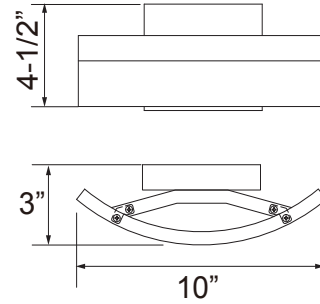

4506

120V

Catalog #:		Type
Project:		Date
Prepared by:		

Curved Edge-Lit LED Ribbon

DESCRIPTION

An elegant addition to your home this sleek design which allows for endless indoor applications with contemporary energy-efficient LED lights.

DESIGN FEATURES

Construction

- Durable metal construction
- Led ceiling and wall mount
- Flexible design
- Easy to install
- Quick-connect design

Electrical

- 120V-60Hz
- Dimmable
- Beam Angle: 120°
- 50,000 hour projected life
- 9W | 500lms | 55.6lms/W
- Available in 3000K
- CRI 81

Lens

- Acrylic lens protects LEDs and diffuses glare while allowing for optimum lumen output
- Warm white light

Finish

- Available in brushed nickel (BN)

Dimension (LxHxW)

- 10" x 4-1/2" x 3"

Certifications