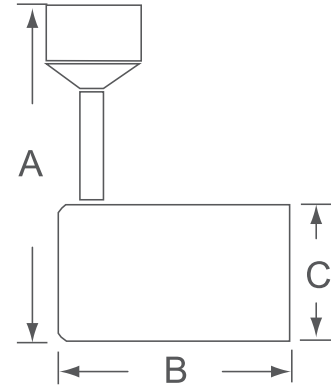

7526

120V

Catalog #:		Type
Project:		Date
Prepared by:		

Track Heads

DESCRIPTION

Clean and cool, simple attractive aesthetics with functionality providing an abundance of light for your interior space. The mini confined heads and universal lamp holders provide compact, flexible lighting and is ideal for residential, retail and commercial applications.

DESIGN FEATURES

Construction

- Gimbal Ring
- J-compatible
- Factory conversion to H-compatible is available

Electrical

- 120V
- 75W
- PAR30/75 lamp not included

Dimensions (HxWxD)

- 7-1/4" x 4-7/8" x 3-15/16"