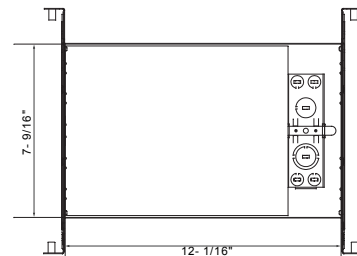

8120HIC

120V-277V Universal Voltage

Catalog #:		Type
Project:		Date
Prepared by:		

4" LED IC Airtight Frame-In

4" LED IC Airtight Frame-In

DESCRIPTION

An ideal solution for efficiency, safety, and flexible design aesthetics. The 8120HIC housing - frame/module/trim combo balances power, efficiency and cost to bring you the options needed to complete a variety of residential or commercial projects with a reliable and modern LED down light solution.