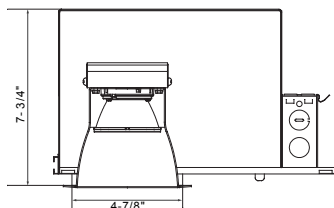

8120HIC

120V-277V Universal Voltage

Catalog #:		Type
Project:		Date
Prepared by:		

4" LED IC Airtight Frame-In

4" LED IC Airtight Frame-In

DESCRIPTION

An ideal solution for efficiency, safety, and flexible design aesthetics. The 8120HIC housing - frame/module/trim combo balances power, efficiency and cost to bring you the options needed to complete a variety of residential or commercial projects with a reliable and modern LED down light solution.