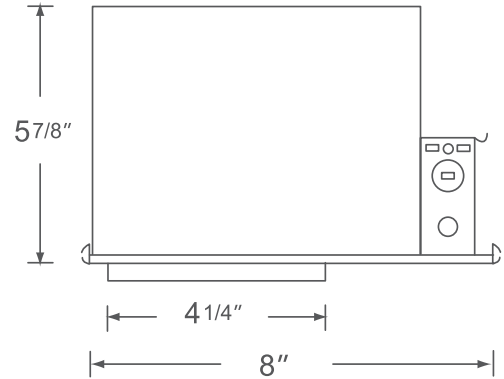

8202HA Series

120V-60Hz

Catalog #:		Type
Project:		Date
Prepared by:		

4" IC Airtight Frame-In

4" IC Airtight Frame-In

DESCRIPTION

This 8202HA Series airtight aluminum housing is insulation contact rated. The housing is suitable for new construction in both residential and commercial applications. Features thermal protector guards, adjustable hangar bars for easy installation.

DESIGN FEATURES

Electrical

- 120V-60Hz
- Incandescent, 50W Max (35W with cellulose type insulation)
- LED Trims Available

Housing

- Sturdy aluminum construction
- IC Rated for direct contact with batt type fiberglass insulation
- Thermally protected against improper lamping
- Adjusts to accommodate up to 1" ceiling thickness
- 5-7/8" height allows use in 2" x 6" joist construction
- Adjustable socket bracket plate for proper positioning of different lamp types
- cCSAus listed for damp location and feed through wiring

Junction Box

- J-box is listed for through-branch circuit wiring, (4in-4out) and seven 1/2" knockouts
- 3-port quick connectors pre-installed in all J-boxes

Bar Hanger

- Pre-installed bar hangers allow the housing to be positioned at any point within 24" joist span
- Pre-installed captive nails on bar hangers
- Bar hangers can be turned 90° on the plaster frame
- Bar hangers are designed to fit T-bar spine without additional clamps for use in drop ceilings

Dimensions

- H 5-7/8" x L 8" x W 5-3/4"
- Aperture: 4-1/4"

Certifications

- cCSAus certified for damp location
- 1 year limited warranty

Lamp

- R20
- PAR20

TEL: 800.937.6925 | Fax: 800.207.9509 | www.rplighting.com

Specifications and dimensions subject to change without notice.

8/31/2020 R2