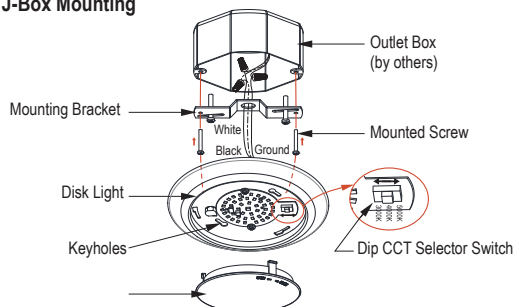

#### Installation

- Mounting bracket included to fit most 3" or 4" J-Box applications
- -R Retrofit option includes torsion springs and E26 base adapter for mounting in 5/6" housings.

#### Dimensions

- 7-3/8"W x 1"H