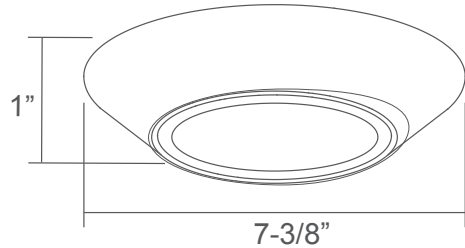

## 7" Flat Lens Disk

White (WH)

7-3/8"

Black (BK)

Brushed Nickel (BN)

Oil Rubbed Bronze (OB)

#### Dimensions

- 7-3/8"W x 1"H