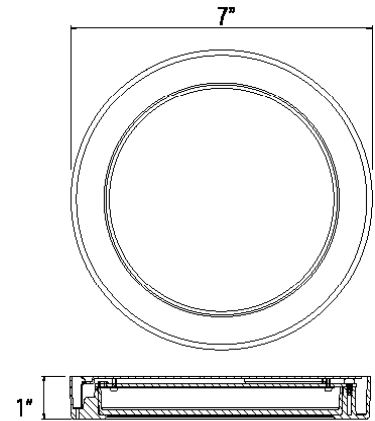

## 7" High-lumen Slim Round Disk

White

Brushed Nickel

Black