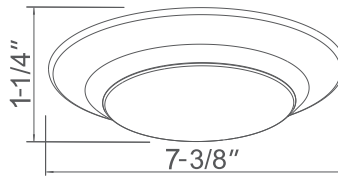

6" LED Disc Light

DESCRIPTION

The 8556 is a 6" LED Disc Light that makes upgrading to an energy efficient LED down light solution easier than ever. Flexible for use in both retrofit and new construction applications, and suitable for use in wet locations, this is a ideal choice for most any residential or light-commercial application.

DESIGN FEATURES

Construction

- Durable steel construction

Electrical

- Available in 120V | 277V available by request only
- Triac dimmable down to 0%
- 50,000 hour projected life
- 8556-90: 15.3W, 1050lms (source), 902lm (delivered), 90 CRI
- 8556-80: 15.3W, 1155lms (source), 990lm (delivered), 80 CRI
- Available in 2700K, 3000K, 4000K or 5000K
- Max fixture load is 30 fixtures per 600W dimmer
- Retrofit version includes torsion springs for mounting in most 5/6" housings and an E26 base adapter

Installation

- Mounting bracket fits most 3/O (3") or 4/O (4") j-box applications
- Dimensions: 7-3/8" Ø x 1-1/4" Height

Lens

- Frosted polycarbonate lens protects LEDs and provides a uniform distribution of light

Finish

- Available in Black, Brushed Nickel, or White

Certifications

- cCSAus for use in wet locations
- Energy Star listed
- JA8 and State of California Title 24 Compliant
- 5 year limited warranty
- Suitable for use in closets when installed in accordance to NEC Section 410.16 (C)(1)

ORDERING

Example: 8556BN-90-3K-R

Model #	Finish	CRI	CCT	Retrofit
8556				
8556	WH : White BN : Brushed Nickel BK : Black	-90	-27K -3K -4K -5K	-R

TEL: 800.937.6925 | Fax: 800.207.9509 | www.rplighting.com

Specifications and dimensions subject to change without notice.