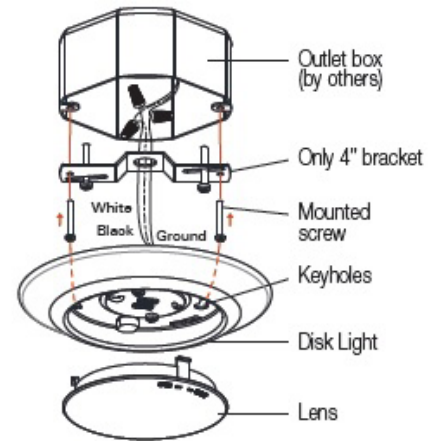

6" LED Disc Light

DESCRIPTION

The 8556 is a 6" LED Disc Light that makes upgrading to an energy efficient LED down light solution easier than ever. Flexible for use in both retrofit and new construction applications, and suitable for use in wet locations, this is a ideal choice for most any residential or light-commercial application.

DESIGN FEATURES

Construction

- Durable steel construction

Electrical

- Available in 120V | 277V available by request only
- Triac dimmable down to 0%
- 50,000 hour projected life
- 8556-90: 15.3W, 1050lms (source), 902lm (delivered), 90 CRI
- 8556-80: 15.3W, 1155lms (source), 990lm (delivered), 80 CRI
- Available in 2700K, 3000K, 4000K or 5000K
- Max fixture load is 30 fixtures per 600W dimmer
- Retrofit version includes torsion springs for mounting in most 5/6" housings and an E26 base adapter

Installation

- Mounting bracket fits most 3/O (3") or 4/O (4") j-box applications
- Dimensions: 7-3/8" Ø x 1-1/4" Height

Lens

- Frosted polycarbonate lens protects LEDs and provides a uniform distribution of light

Finish

- Available in Black, Brushed Nickel, or White

Certifications

- cCSAus for use in wet locations
- Energy Star listed
- JA8 and State of California Title 24 Compliant
- 5 year limited warranty
- Suitable for use in closets when installed in accordance to NEC Section 410.16 (C)(1)

ORDERING

Example: 8556BN-90-3K-R

Model #	Finish	CRI	CCT	Retrofit
8556				
8556	WH : White BN : Brushed Nickel BK : Black	-90	-27K -3K -4K -5K	-R

TEL: 800.937.6925 | Fax: 800.207.9509 | www.rplighting.com

Specifications and dimensions subject to change without notice.