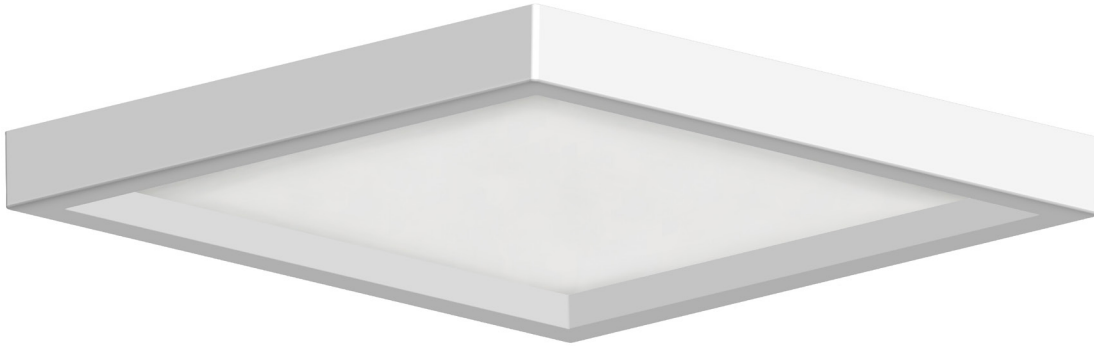

## 4" Low-Profile Square Ceiling Mount

### DESCRIPTION

The LED low-profile surface mount light that is an affordable, attractive and versatile solution for a LED down light. Save on the cost of a can, suitable for J-box installations. Appropriate for use in wet locations, this is a great choice for most any residential or light-commercial application.

#### Construction

- 1/2" Slim Profile
- Durable steel construction
- Frosted plastic lens

#### Lens

- Frosted plastic lens diffuses glare and maximizes output