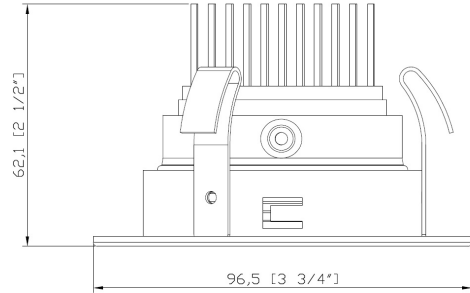

8821
120V

Catalog #:		Type
Project:		Date
Prepared by:		

3" Recessed Module Baffle

DESCRIPTION

The 8821 is a 3" Recessed Module Baffle that is a quick, easy, and affordable way to upgrade to an energy efficient LED down light solution. Flexible for use and an ideal choice for most any residential or light-commercial environments.

DESIGN FEATURES

Construction

- Durable steel construction
- Frosted impact-resistant plastic lens

Electrical

- 120V-60Hz
- 50,000 hour projected life
- 8W | 600lm
- 90CRI
- Available in 3000K

Installation

- Simple and easy recessed housing installation