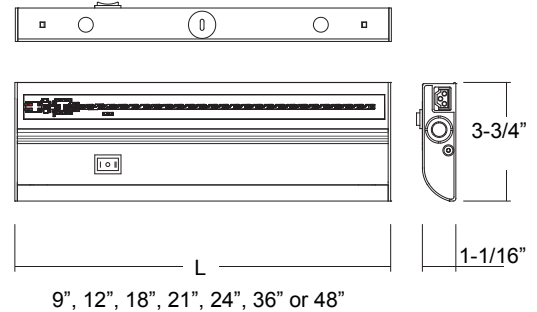

89xx Series

120V-60Hz

Catalog #:		Type
Project:		Date
Prepared by:		

LED Under Cabinet Light

LED Under Cabinet Light

DESCRIPTION

The 89xx, 90 CRI series adds a touch of warmth and elegance to any cabinet/countertop application. Low-profile, energy efficient, and maintenance free with easy installation. Low-profile, easy installation, energy efficient and maintenance free.

DESIGN FEATURES

Construction

- Aluminum housing with Ribbed Acrylic Curved Lens
- Linkable design for hardwire and plug-in

Electrical

- 120V-60Hz
- Dimmable TRIAC, 10-100%
- 50,000 hour projected life
- 3000K | 90 CRI

Installation

- Hinged wiring trough for easy access to wires
- Fast hard-wiring with snap-in connector
- Each end-cap has one 3/4" knockout and capped linkable socket
- 8966/8967: (1) 1/2" knockout located on the back side of housing
- 8968-72: (2) 1/2" knockouts located on the back side of housing

Specification & Ordering

Model #	Size (L x D x H)	Lumens	Watts	CRI
8966	9" x 3-3/4" x 1-1/16"	Source 320lms, Delivered 250lms	4W	90
8967	12" x 3-3/4" x 1-1/16"	Source 400lms, Delivered 315lms	5W	
8968	18" x 3-3/4" x 1-1/16"	Source 630lms, Delivered 500lms	7W	
8969	21" x 3-3/4" x 1-1/16"	Source 750lms, Delivered 595lms	8W	
8970	24" x 3-3/4" x 1-1/16"	Source 850lms, Delivered 670lms	9W	
8971	36" x 3-3/4" x 1-1/16"	Source 1140lms, Delivered 900lms	13W	
8972	48" x 3-3/4" x 1-1/16"	Source 1500lms, Delivered 1190lms	17W	