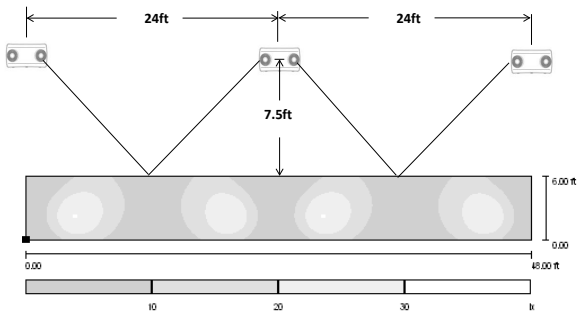

Specifications and dimensions subject to change without notice.

REL23-SD/REL23-SD-N

120/277V

Specification & Ordering

Model #	Description	Watts	Finish
REL23-SD	General lens	2W (each head)	White
REL23-N-SD	Narrow focal lens	2W (each head)	White
REL23-SD-C	Cold weather option	2W (each head)	White
REL23-SD-C-W	Wet location cover / Cold weather option	1W (each head)	White

REL23-SD
6ft corridor, 6ft path of egress
Spacing distance 24ft

REL23-N-SD
6ft corridor, 6ft path of egress
Spacing distance 25ft

TEL: 800.937.6925 | Fax: 800.207.9509 | www.rplighting.com

Specifications and dimensions subject to change without notice.