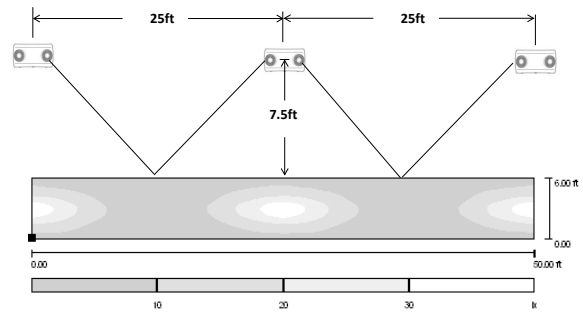

Specifications and dimensions subject to change without notice.

REL23-SD/REL23-SD-N

120/277V

Specification & Ordering

Model #	Description	Watts	Finish
REL23-SD	General lens	2W (each head)	White
REL23-N-SD	Narrow focal lens	2W (each head)	White
REL23-SD-C	Cold weather option	2W (each head)	White
REL23-SD-C-W	Wet location cover / Cold weather option	1W (each head)	White

LED Emergency Light

ORDERING

Example: REL23-WW-N

Model #	Finish	Lens
REL23-SD		
REL23-SD	-WW : White	-N-SD : -Wide focal lens -SD-C : Narrow focal lens -SD-C : Cold weather option -SD-C-W : Cold weather option / Wet location cover

REL23-SD
6ft corridor, 6ft path of egress
Spacing distance 24ft

REL23-N-SD
6ft corridor, 6ft path of egress
Spacing distance 25ft

TEL: 800.937.6925 | Fax: 800.207.9509 | www.rplighting.com

Specifications and dimensions subject to change without notice.