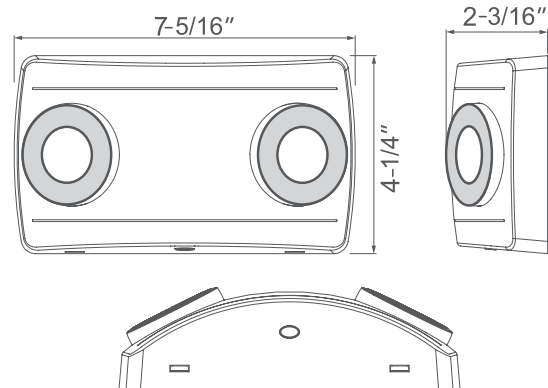

REL23-SD

120/277V

Catalog #:		Type
Project:		Date
Prepared by:		

Compact High Output Self Diagnostic Emergency

LED Emergency Light

DESCRIPTION

When normal utility power fails, the internal solid-state transfer switch automatically connects the internal battery to the LED lamps, lighting a path of egress for no less than 90 minutes. When utility power is restored the battery is recharged by the onboard solid-state recharger. Full recharge is accomplished within 12 hours.

DESIGN FEATURES

Construction

- Damp location listed made of high impact thermoplastic and flame retardant housing
- Low profile, ultra slim design
- Completely Self-contained
- A basic lens for open area or a narrow lens for long pathway
- Manual test switch and LED indicator
- Clear Plastic Lens

Installation

- Suitable for ceiling and wall mount

Dimensions (W x D x H)

- 7-5/16" x 2-3/16" x 4-1/4"

Self-Diagnostic Features

- Monitors battery disconnection, charger failure, lamp failure and transformer fault every 5 seconds without discharging battery or illuminating lamps
- One minute self-test monthly, 30 minute self-test semi-annually, 90 minute self-test annually
- Uses dual color LED lamp to indicate lamp, battery and charger status
- Pretested by factory - field adjustment unnecessary