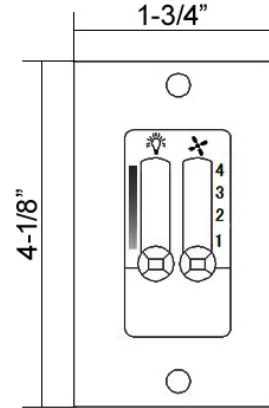

WC-8 Series

120V-60Hz

Catalog #:		Type
Project:		Date
Prepared by:		

Wall-Mount Ceiling Fan Wall Control

DESCRIPTION

The WC-8 Series Fan control is designed for easy installation, flexible operation and unobtrusive wall mounting. It provides noise-free fan operation at 3 speeds and installs in a standard 2 wire wall switch.

DESIGN FEATURES

Features

- Dual slide

Electrical

- 120V/ 60Hz
- 3-wire installation
- 4 Speed Fan Control
- Full range light dimming
- Compatible with LED, CFL and Incandescent

Dimensions

- W 1-3/4" x H 4-1/8"