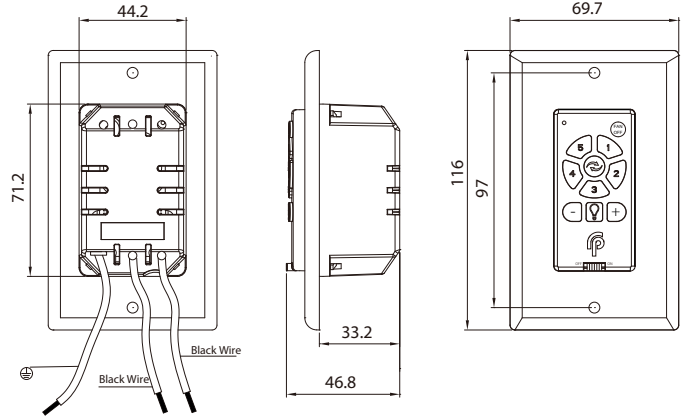

WCR-80

120V-60Hz

Catalog #:		Type
Project:		Date
Prepared by:		

DC Motor Ceiling Fan Wall Control, Wall-Mount

DC Ceiling Fan Wall Control

DESCRIPTION

This DC ceiling fan wall control WCR-80 is designed for easy installation, flexible operation and unobtrusive wall mounting. It provides noise-free fan operation at 5 speeds, forward / reverse function and on/off light control.

DESIGN FEATURES

Features

- 5 speeds, forward / reverse
- On / Off light control
- Wall plate included
- For ceiling fan 1080W-__-__-WC
- For indoor use only

Electrical

- 120V/ 60Hz
- 5 Speed fan control
- On / Off light control, full range dimming
- Fan Load Max 5A for fan and light
- Battery: (1x)12V 23A included

Dimensions

- 2.74" W x 4.55" H x 1.84" D

Certifications

- cULus Listed

ORDERING	<i>Example: WCR-80WH</i>
Model #	
WCR-80	