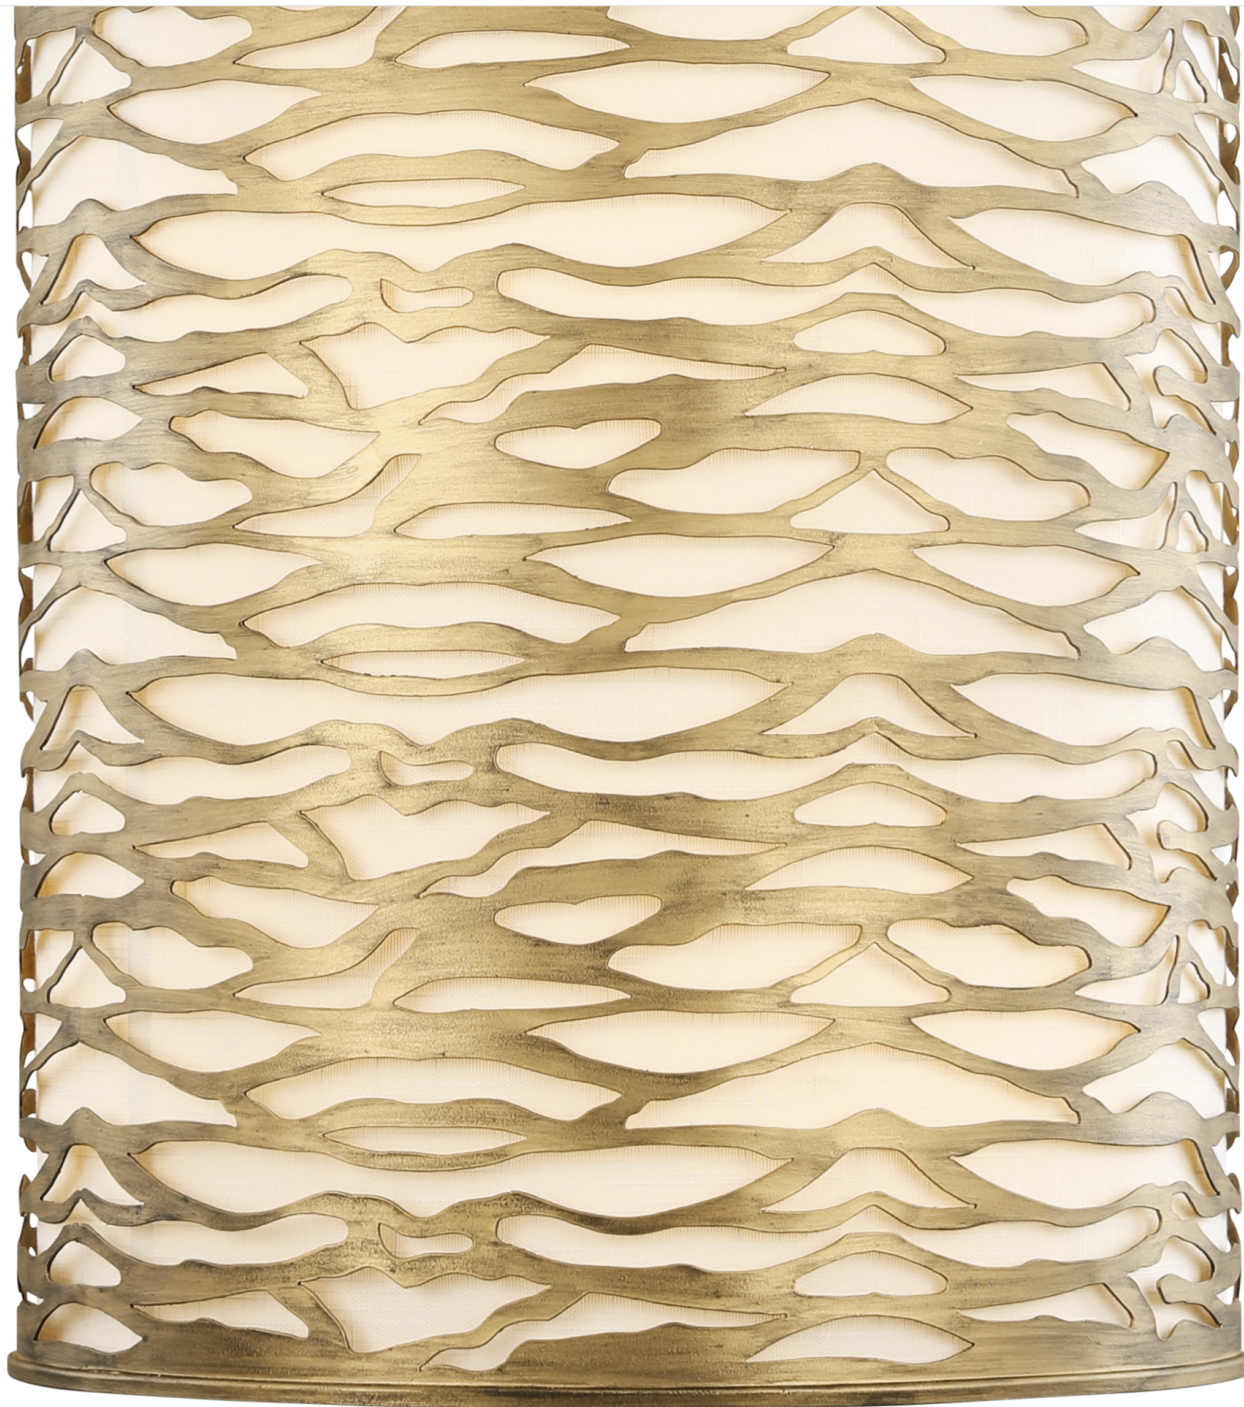

varaluz

phone 702-792-6900
fax 866-258-0862

email info@varaluz.com
web varaluz.com

348F06HG KATO

SELLING POINTS : Inspired by Mankato, MN Kato comes with a removable bone linen shade finished in Carbon Black and Havana Gold.

CLASSIFICATION : Taking in mountain views from the valley floor or scanning the waves along the shore? Bask in the warm glow from pieces in the Kato collection. Timeless design and classic lines of the clean bone linen shade are encased by a rugged, natural patterned cage in durable Carbon Black or Havana Gold. Cuddle up under a cozy blanket and take in the sunset after a day of outdoor adventures.

6 LIGHT TALL PENDANT

Product ID 348F06HG

Item Name Kato 6-Lt Tall Pendant

Finish Havana Gold

Product Diameter 18 in./45.72 cm

Product Height 26 in./66.04 cm

Product Weight 17 lbs./7.73 kg

Shade Width 17 in./43.18 cm

Shade Height 23.75 in./60.33 cm

Canopy Diameter 6.5 in./16.51 cm

Canopy Thickness 1 in./2.54 cm

Lamping 6 60W Candelabra

Dimmable Yes

Chain 10 ft./3.04 m

Stem 1 8 in./20.3 cm

Notes Fixture height with
stem is 34 in./86.4 cm